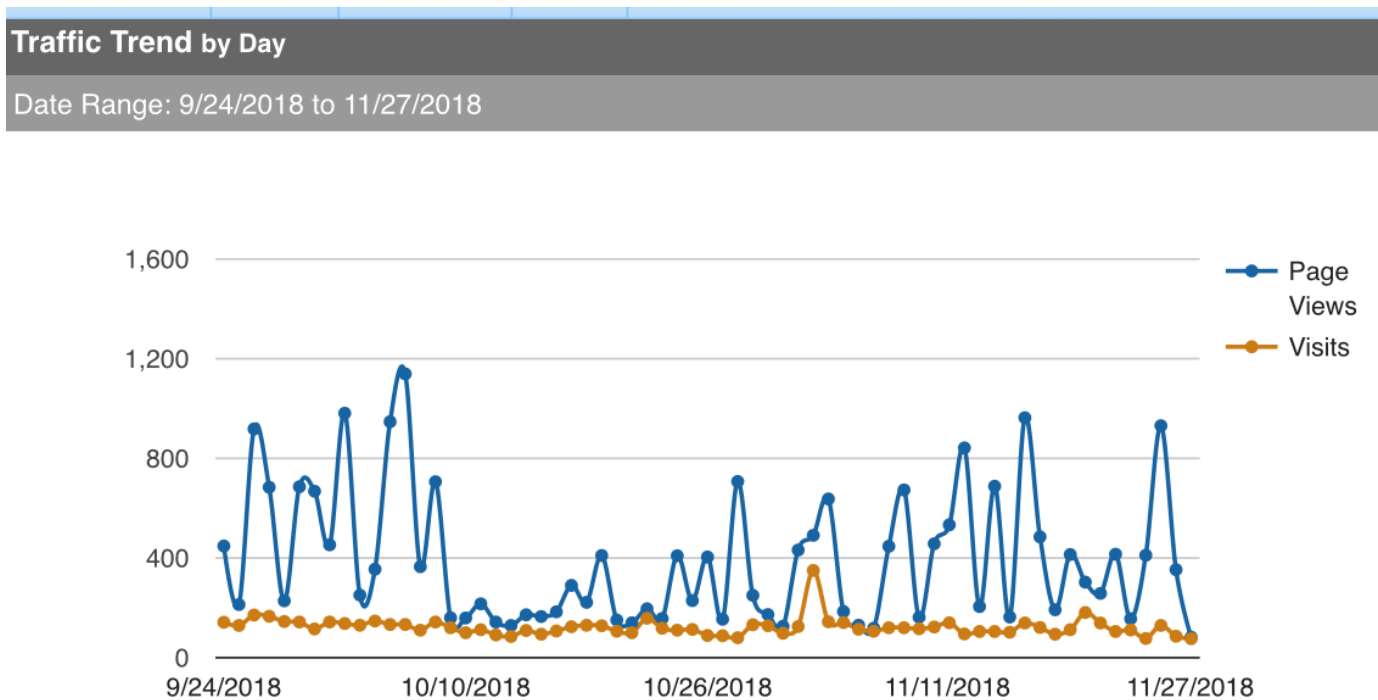

HRSC Webmaster's Report September 24 to November 27, 2018

SUMMARY

No major activity or problems.

WEBMASTER ACTIVITY

Updates and Changes to Website Pages since last Report

- Made topical updates to pink splash section of the Home Page.
- Made routine additions to the Archives page for online Bridges, board minutes, treasurer's reports and webmaster's reports.
- Made updates to past and upcoming event information.

Email, Hotline and Website Administration

- Made routine mailing list updates and eBridge distribution for October and November mass email transmissions for RTVOS, Ping tour, hospice talk, and the charity lunch.
- Handled routine Hotline emails about address changes, requests for links to be added to our website, etc.
- Performed a routine check of the entire website for dead links.
- Got Newtek to restore the missing raw data used for the statistical charts used in this report.
- Resolved various incorrect Newtek charges resulting from the move to the Windows 2012 Small environment.

Site traffic report for September 24 to November 27, 2018:

None of the peaks shown were for IP addresses with a significant risk of damage to our website; the highest confidence factor of abuse from the Abuse IP database was only 8%.