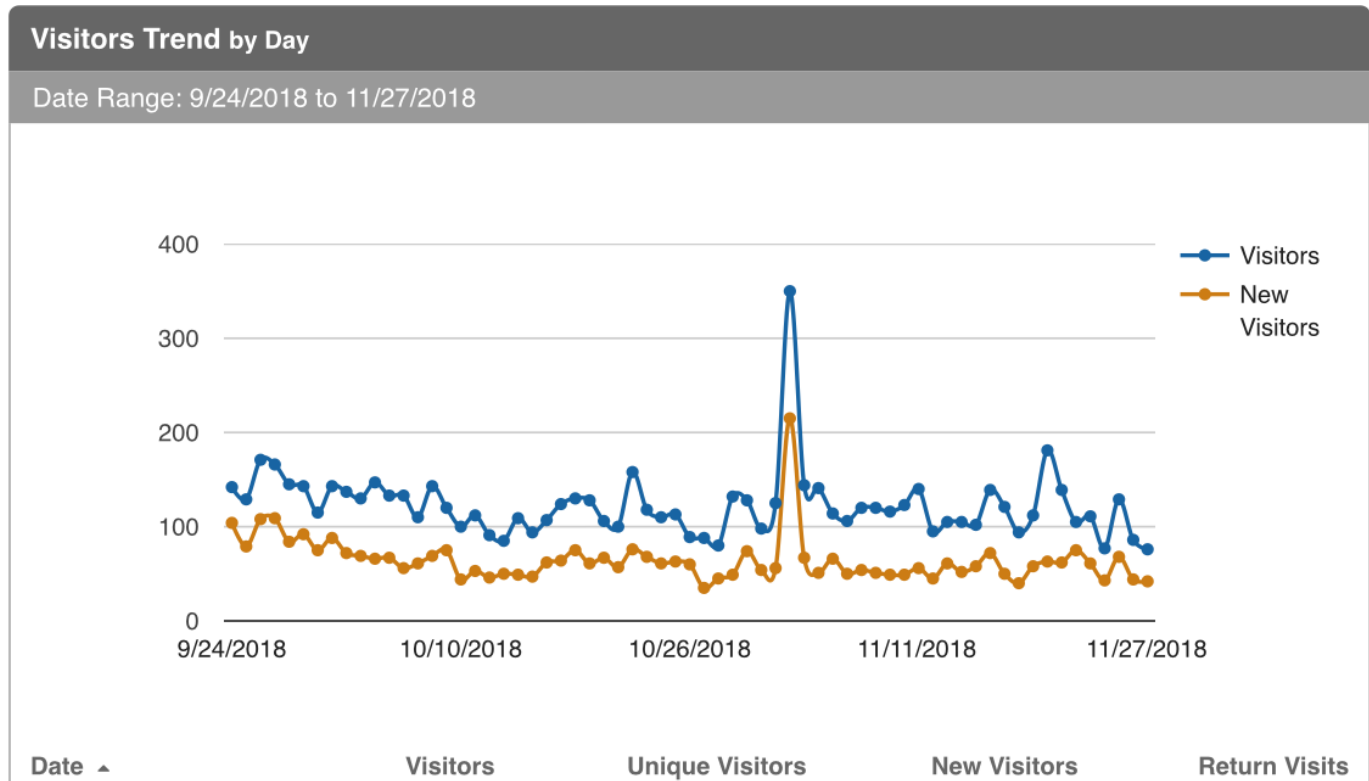

Site traffic report for September 24 to November 27, 2018:

None of the peaks shown were for IP addresses with a significant risk of damage to our website; the highest confidence factor of abuse from the Abuse IP database was only 8%.

However, review of high access levels by IP address over the whole two-month period identified one bad address: 156.236.71.48. This was for Yisu Cloud in Los Angeles; there have been reports of abuse from eight different sources in November, and the abuse confidence level is 45%. This IP address will therefore now be blocked.

HRSC Webmaster's Report September 24 to November 27, 2018

Site visitors report for September 24 to November 27, 2018:

The big peak was from IP address 104.232.103.134; Data center/Web hosting/Transit.

There is no indication of any problems originating from this IP address, so the peak was presumably due to one of this organization's users.

HRSC Webmaster's Report September 24 to November 27, 2018

The most visited pages for September 24 to November 27, 2018:

Apart from the home page, none of the other pages stood out. The top three were Phoenix Attractions, The Bridge and Useful Links.