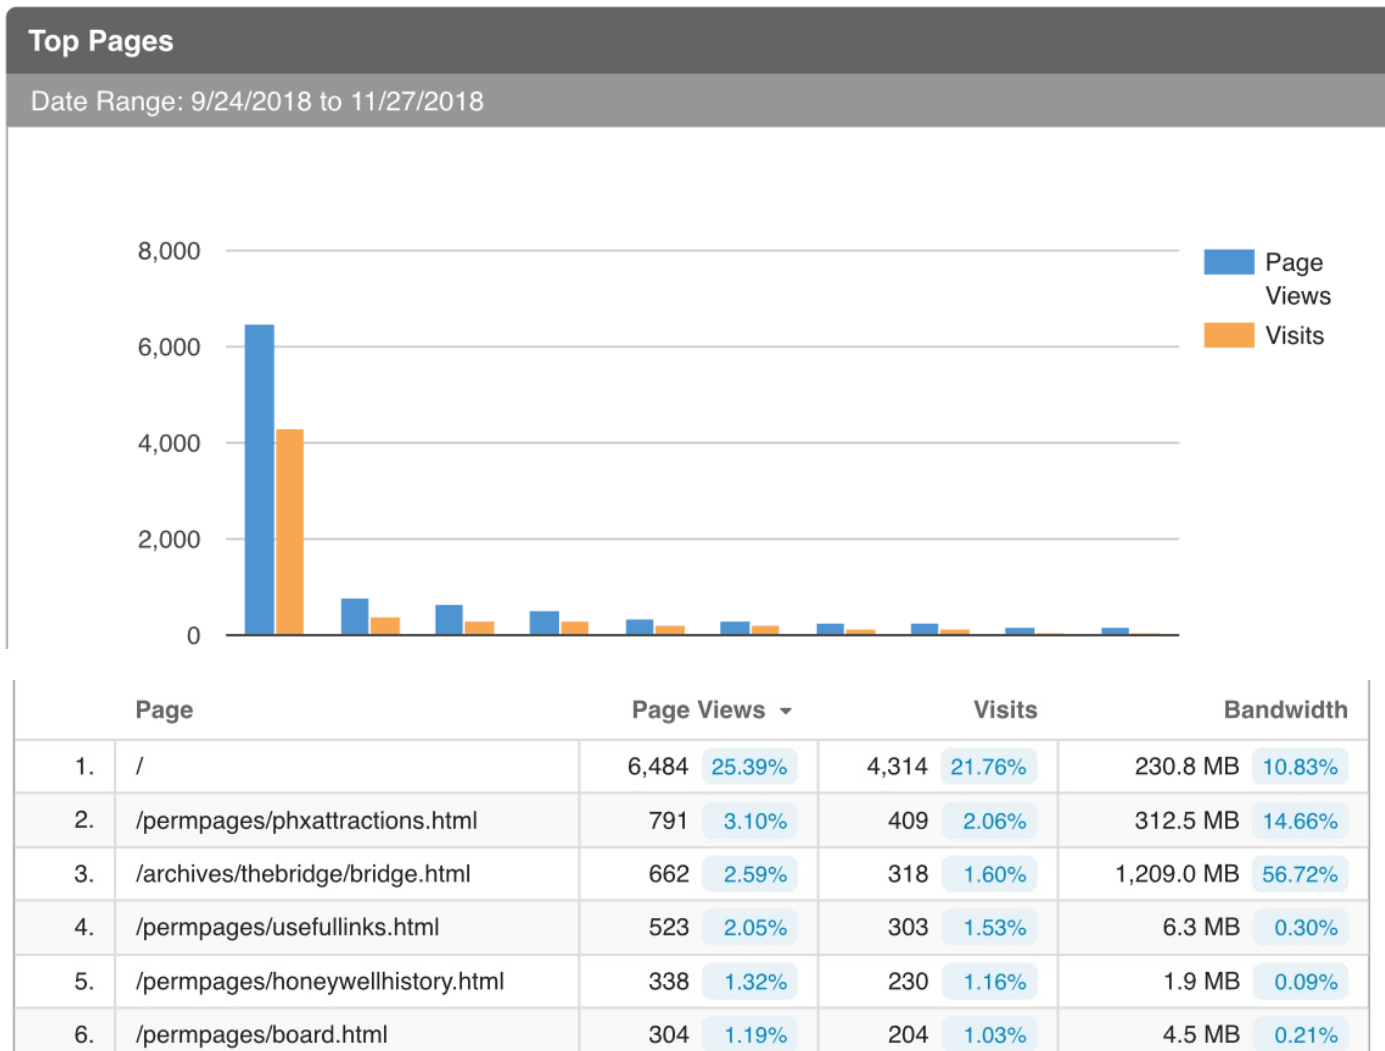

Email, Hotline and Website Administration

- Made routine mailing list updates and eBridge distribution for October and November mass email transmissions for RTVOS, Ping tour, hospice talk, and the charity lunch.
- Handled routine Hotline emails about address changes, requests for links to be added to our website, etc.
- Performed a routine check of the entire website for dead links.
- Got Newtek to restore the missing raw data used for the statistical charts used in this report.
- Resolved various incorrect Newtek charges resulting from the move to the Windows 2012 Small environment.

HRSC Webmaster's Report September 24 to November 27, 2018

Site visitors report for September 24 to November 27, 2018:

The big peak was from IP address 104.232.103.134; Data center/Web hosting/Transit.

There is no indication of any problems originating from this IP address, so the peak was presumably due to one of this organization's users.

HRSC Webmaster's Report September 24 to November 27, 2018

The most visited pages for September 24 to November 27, 2018:

Apart from the home page, none of the other pages stood out. The top three were Phoenix Attractions, The Bridge and Useful Links.