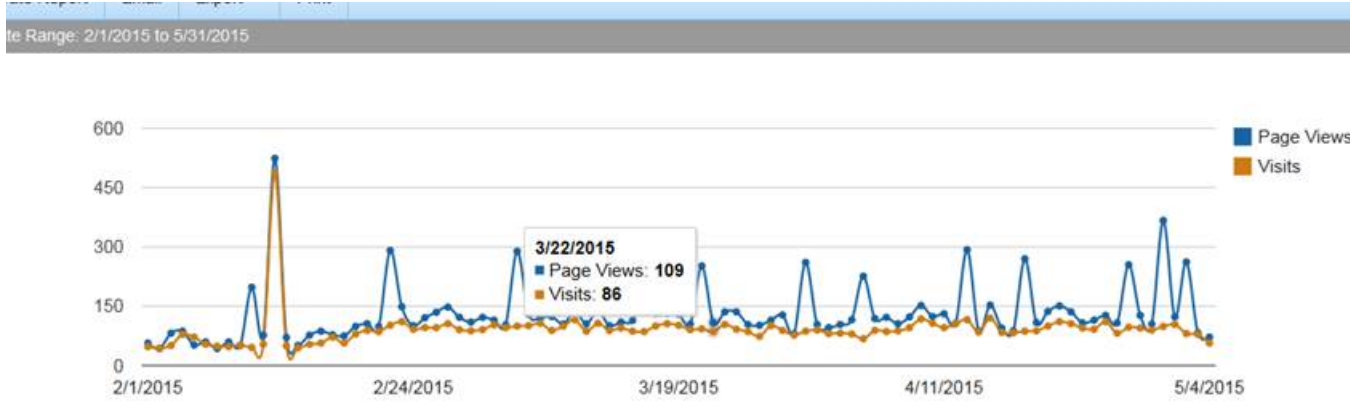

From: Russ russhenzel@q.com  
 Subject: Web site traffic report  
 Date: May 4, 2015 at 7:45 AM  
 To: Board@hrcaz.org

The overall traffic for the web site for the last three months:

The most visited pages for the same period:

Page	Page Views	Visits	Band
/	6,454 52.95%	6,035 54.93%	31.3 MB 26
/history/thebridge/2005march.html	1,101 9.03%	339 3.09%	1.3 MB 1
/permpages/board.html	328 2.69%	312 2.84%	2.7 MB 2
/permpages/honeywellhistory.html	300 2.46%	281 2.56%	2.9 MB 2
/bridge/bridge.html	276 2.26%	257 2.34%	13.1 MB 11
/history/thebridge/2009may.htm	168 1.38%	168 1.53%	2.2 MB 1
/permpages/usefullinks.html	156 1.28%	147 1.34%	0.8 MB 0
/permpages/phxattractions.html	151 1.24%	144 1.31%	2.3 MB 1
/permpages/events.html	148 1.21%	144 1.31%	1.1 MB 0